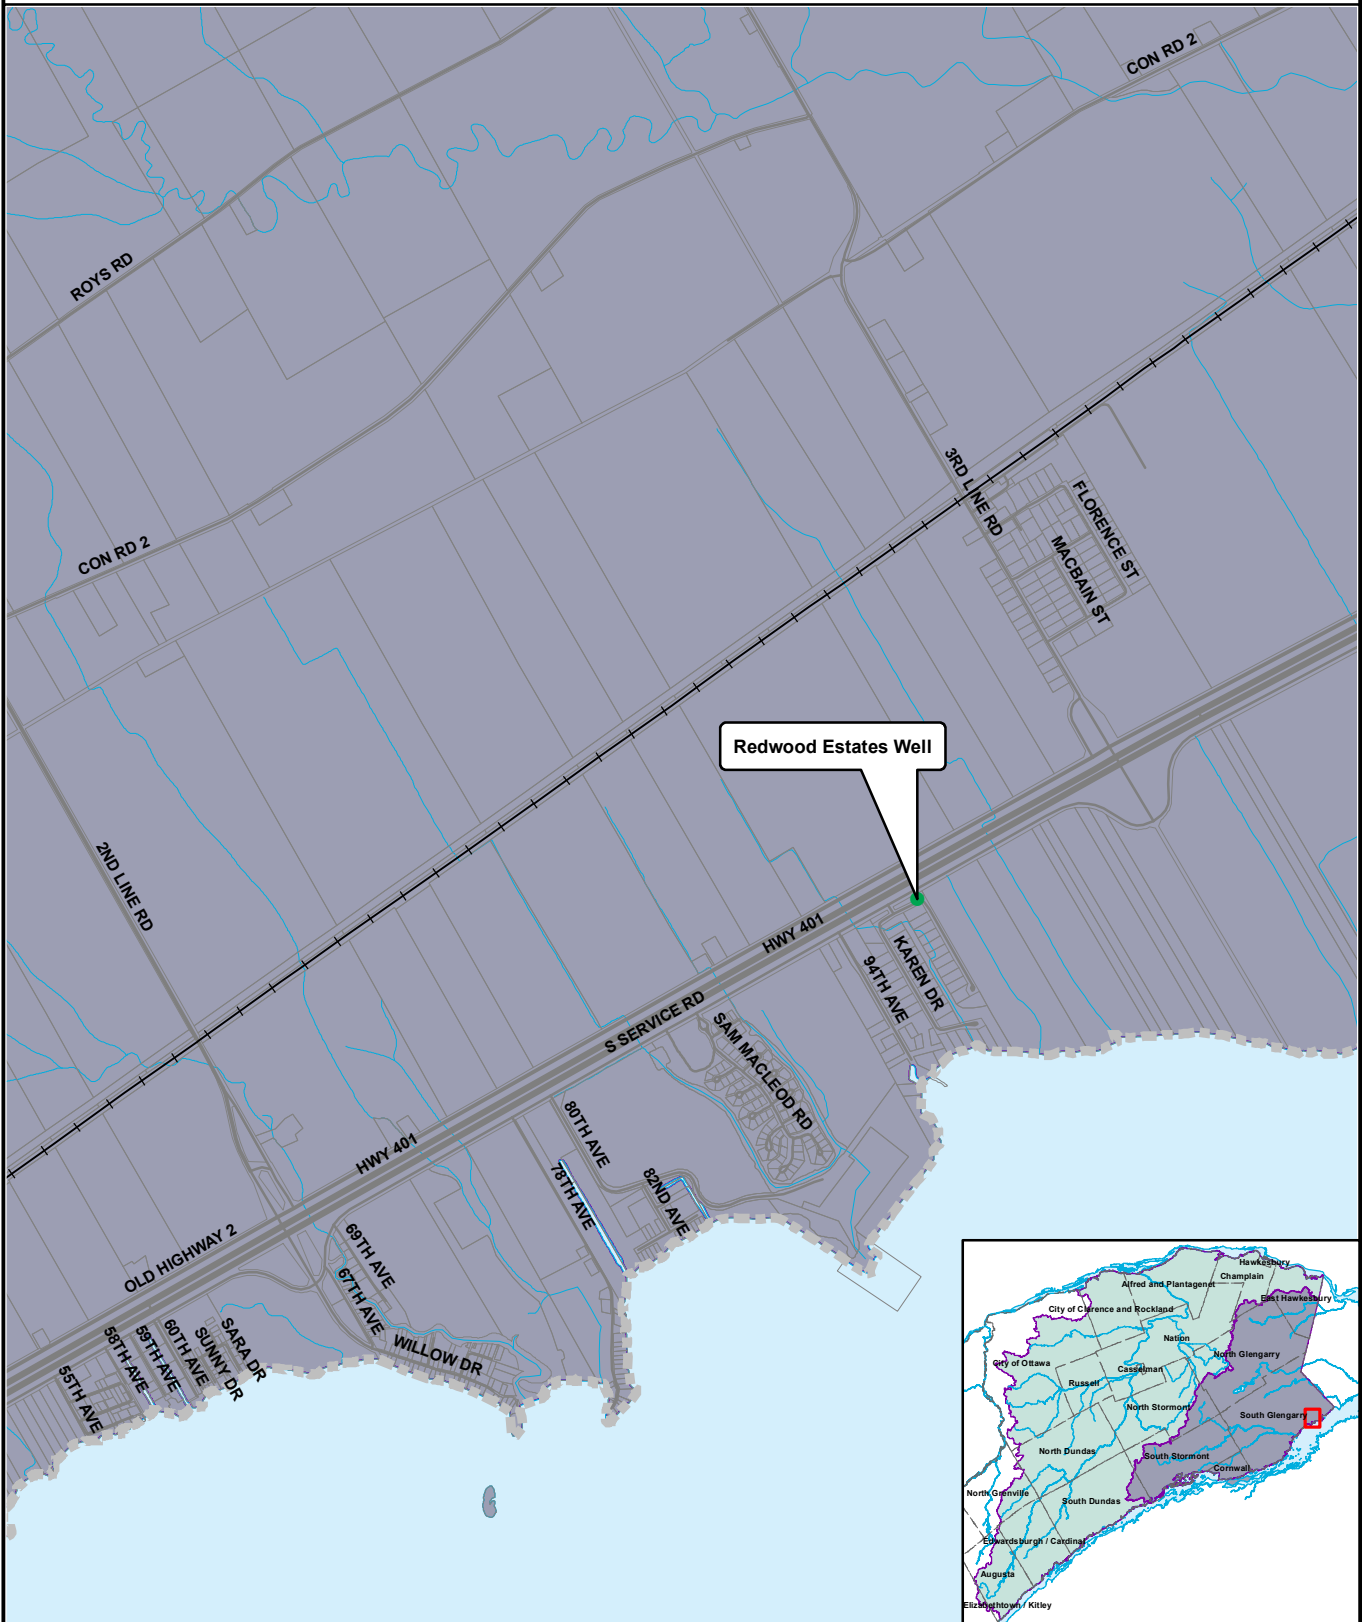

Map 5.1.1: Redwood Estates Location Overview

Legend

- Villages/Towns
- —+— Railway Tracks
- Primary Roads
- Secondary Roads
- Other Roads
- ~ Rivers and Lakes
- Property Boundary
- ▤ Municipal Boundary
- ▨ Raisin Region SPA
- ▨ South Nation SPA
- Wellhead

Copyright © Queen's Printer for Ontario, 2012.